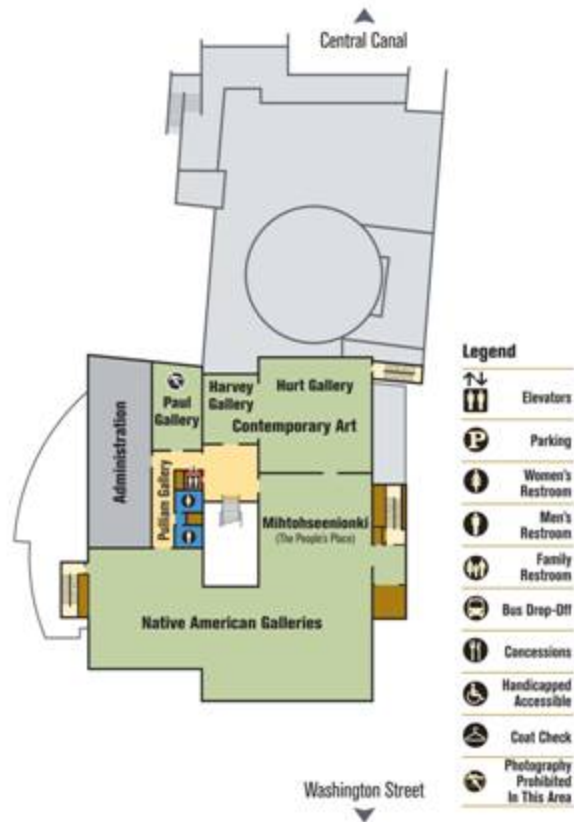

CANAL LEVEL

ENTRY LEVEL 1

UPPER LEVEL 2

Legend

- Elevators
- Parking
- Women's Restroom
- Men's Restroom
- Family Restroom
- Bus Drop-Off
- Concessions
- Handicapped Accessible
- Coat Check
- Photography Prohibited In This Area